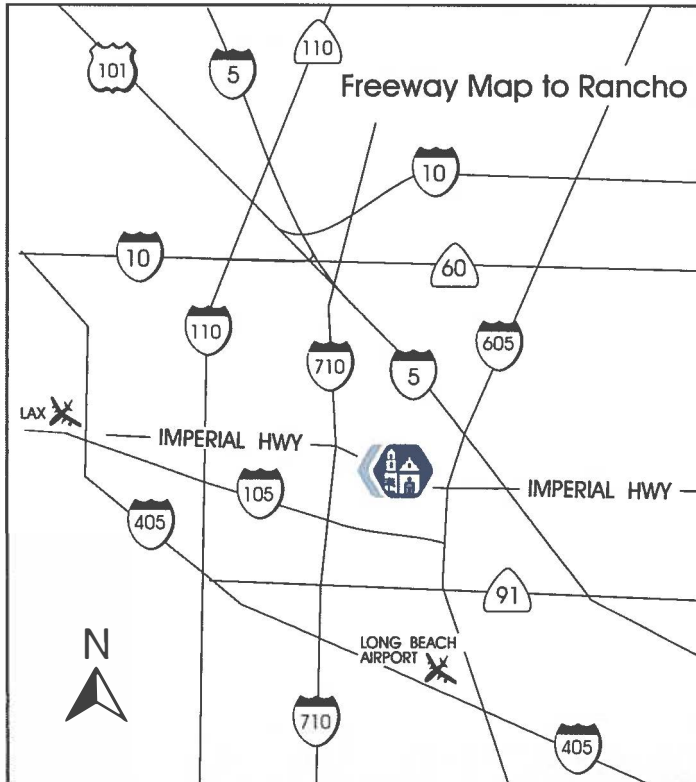

## Directions

**From the 710 Freeway:** Take Imperial Highway East exit. Follow Imperial Highway approximately one mile to Old River School Road. Turn Left. Enter Rancho grounds and park in the Parking Structure.

**From the 605 Freeway:** Take the 105 Freeway West to Paramount Blvd., exit, turn right, go to Imperial Highway, turn left to Old River School Road, turn right. Enter Rancho grounds and park in the Parking Structure.

### **From the 105 Freeway:**

*Heading East* - Take Garfield Avenue exit, turn left, go to Imperial Highway, turn right, go to Old River School Road, turn left. Enter Rancho grounds and park in the Parking Structure.

*Heading West* - Take Paramount Blvd., exit, turn right, go to Imperial Highway, turn left, go to Old River School Road, turn right. Enter Rancho grounds and park in the Parking Structure.